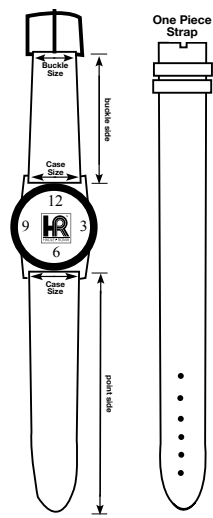

CONSTRUCTION (check one)	☐ Flat	☐ Medium Pad	STITCHING (check one)	☐ Stitched
	☐ Light Pad	☐ Heavy Pad		☐ Stitchless
	☐ Other (specify) _____			☐ Other (specify) _____

SHAPE (check one)	☐ Pointed	☐ Squared Point	☐ Round	☐ Other (specify) _____

MATERIAL PRICING - RETAIL	Genuine Alligator AG9513	Genuine Teju Lizard...TL5513	Plain Leathers.....LE4513
	Genuine Crocodile...CR6513	Genuine Java Lizard..JL5513	Speed Pins.....SP0313
	Genuine Ostrich.....OS6513	Genuine Pigskin.....PS5513	Open Ends.....OE1013
	Genuine Shark.....SH5513	Genuine Boar.....BO5513	Curved Ends.....CE1013

TERMS	1) Custom orders require 6-8 weeks manufacturing time.	3) No returns on custom orders unless there is a manufacturing defect.	5) Color variations may occur due to natural characteristics of leather.
	2) Custom order must be accompanied by a signed confirmation.	4) Custom orders are shipped bulk with no price tickets or descriptions.	6) Custom order pricing subject to change without notice

SPECIFY WATCH MODEL (if known): _____

Special Instructions: _____

Customer Signature _____ Date _____

Fax Order to:
(877) 543-6390

Mail Orders to:
Hadley-Roma
12821 Starkey Road #4500
Largo, FL 33773
Attn: Custom Orders

Customer Service:
1 (800) 800-ROMA (7662) Ext 256