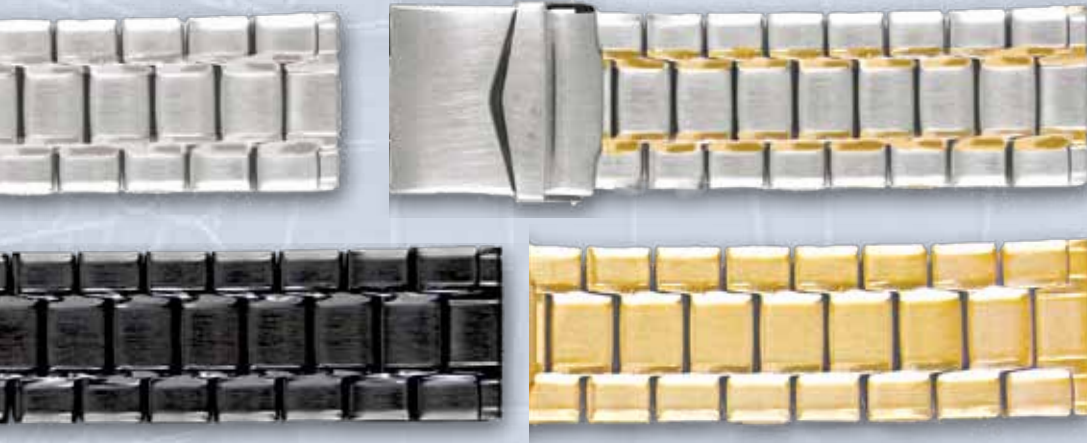

MENS' WIDE LINK DESIGNS

- **MB9285Y** Yellow $54.95
  SE 24 · SE 26
- **MB9286W** White $39.95
  SE 24 · SE 26
- **MB9287T** Two-Tone $54.95
  SE 24 · SE 26
- **MB9288BL** Black $54.95
  SE 24 · SE 26

Satin with Shiny Rails