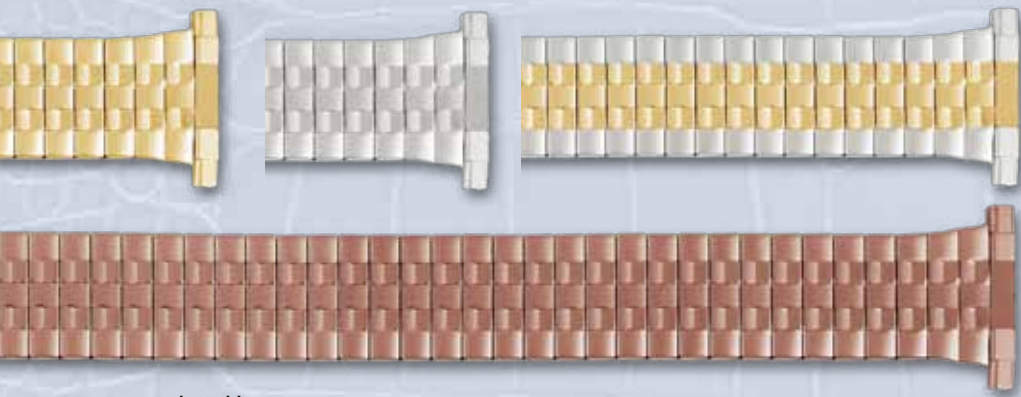

MENS' TAPERED EXPANSION BANDS

15mm Body Width

MB7344R	Rose	$24.95
SQ 16-22 · CQ 16-20		
MB7345Y	Yellow	$24.95
SQ 16-22 · CQ 16-20		
MB7346W	White	$16.95
SQ 16-22 · CQ 16-20		
MB7347T	Two-Tone	$24.95
SQ 16-22 · CQ 16-20		

New Color

Satin with Shiny Center

New Size