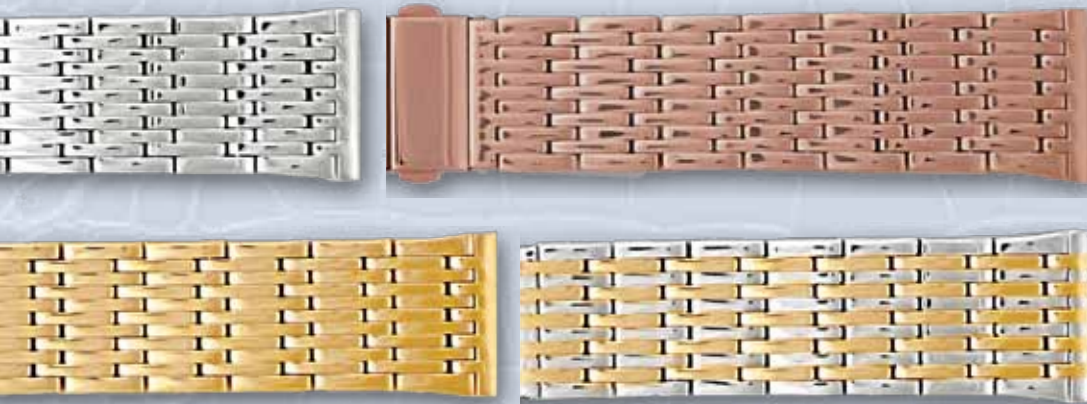

Satin with Shiny Rails

Wide link metal bands are packaged to fit the wide displays only.

Wide Leather & Metal 4-Tier (WSA4) & 8-Tier (WSA8). Wide link bands DO NOT FIT standard metal displays.

LEGEND: CQ = Curved Squeeze • SQ = Straight Squeeze • CE = Curved End • SE = Straight End • S+C = Straight and Curved Ends
Black, Yellow and Two-Tone Bands are "Ion Plated" for longer wear.

MENS' WIDE LINK DESIGNS

- MB9285Y** Yellow \$54.95
SE 24 · SE 26
- MB9286W** White \$39.95
SE 24 · SE 26
- MB9287T** Two-Tone \$54.95
SE 24 · SE 26
- MB9288BL** Black \$54.95
SE 24 · SE 26

Satin with Shiny Rails