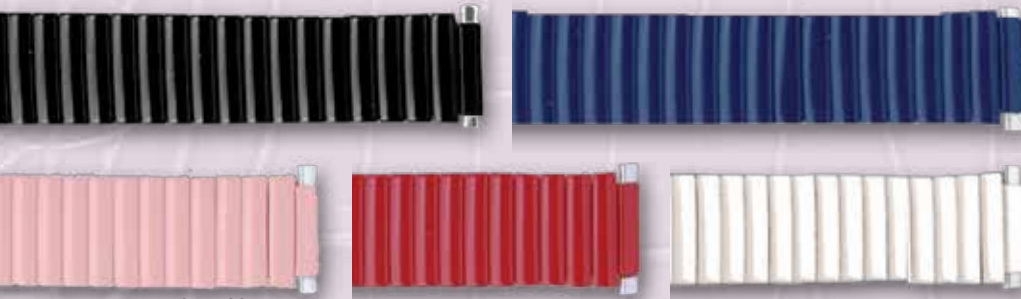

14mm Body Width

LB6950 SQ 12-16	Pink	$26.95
LB6950 SQ 12-16	Red	$26.95
LB6950 SQ 12-16	White	$26.95
LB6950 SQ 12-16	Black	$26.95
LB6950 SQ 12-16	Blue	$26.95