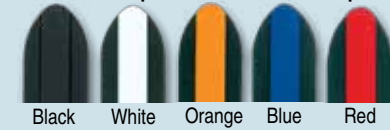

Black Strap · Contrast Stitching

Gator Grain

MS3383	20	22	\$21.95
BLACK	✓	✓	
WHITE	✓	✓	
ORANGE	✓	✓	
RED	✓	✓	
BUCKLE SIZE	18	20	

Gator Grain

MS3384	20	22	\$21.95
BROWN	✓	✓	
WHITE	✓	✓	
BUCKLE SIZE	18	20	

Black Strap · Contrast Center Stripe