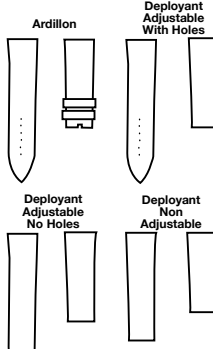

CONSTRUCTION (check one)	☐ Flat	☐ Medium Pad	STITCHING (check one)	☐ Stitched
	☐ Light Pad	☐ Heavy Pad		☐ Stitchless
	☐ Other (specify) _____			☐ Other (specify) _____

SHAPE (check one)	☐ Pointed	☐ Squared Point	☐ Round	☐ Other (specify) _____

MATERIAL PRICING - RETAIL	Genuine Alligator AG9513	Genuine Teju Lizard...TL5513	Plain Leathers.....LE4513
	Genuine Crocodile...CR6513	Genuine Java Lizard..JL5513	Speed Pins.....SP0313
	Genuine Ostrich.....OS6513	Genuine Pigskin.....PS5513	Open Ends.....OE1013
	Genuine Shark.....SH5513	Genuine Boar.....BO5513	Curved Ends.....CE1013

TERMS	1) Custom orders require 6-8 weeks manufacturing time.	3) No returns on custom orders unless there is a manufacturing defect.	5) Color variations may occur due to natural characteristics of leather.
	2) Custom order must be accompanied by a signed confirmation.	4) Custom orders are shipped bulk with no price tickets or descriptions.	6) Custom order pricing subject to change without notice

SPECIFY WATCH MODEL (if known): _____

Special Instructions: _____

Customer Signature _____ Date _____

Fax Order to:
(877) 543-6390

Mail Orders to:
Hadley-Roma
12821 Starkey Road #4500
Largo, FL 33773
Attn: Custom Orders

Customer Service:
1 (800) 800-ROMA (7662) Ext 256