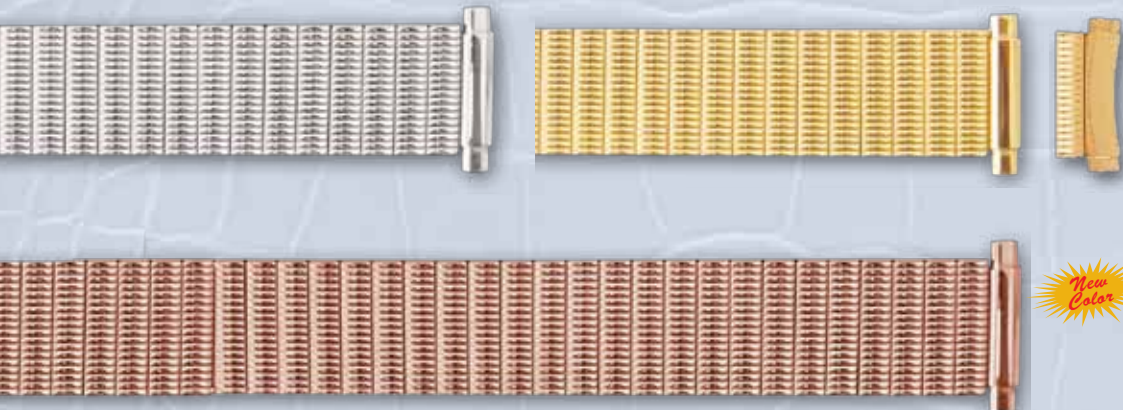

18mm Body Width

- **MB7334R** Rose **$24.95**
  SQ 16-22 · CQ 18-21
- **MB7335Y** Yellow **$24.95**
  SQ 16-22 · CQ 18-21
- **MB7336W** White **$18.95**
  SQ 16-22 · CQ 18-21

All Shiny