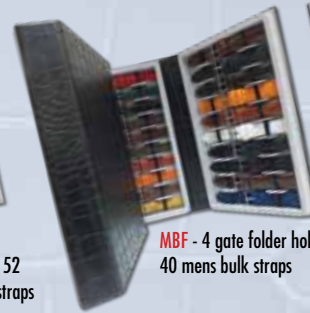

LBF - 4 gate
folder holds 52
ladies bulk straps