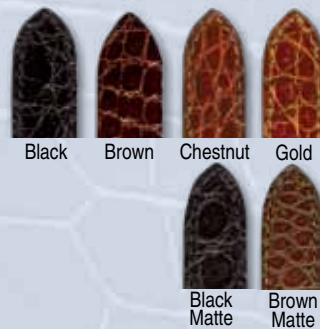

MS824 Genuine Matte Alligator • Square Grain
Rembordé • Heavy Pad • Stitched

\$149.95

REGULAR

MS824	18	19	20	22	24
BLACK	✓	✓	✓	✓	✓
BROWN	✓	✓	✓	✓	✓
BUCKLE SIZE	16	16	18	20	22

MS825 Genuine Matte Alligator • Round Grain
Heavy Pad • Stitched

\$79.95

REGULAR

MS825	18	20	22
BLACK	✓	✓	✓
BROWN	✓	✓	✓
TAN	✓	✓	✓
BUCKLE SIZE	18	18	18

MS820 Genuine Hornback Alligator
Medium Pad • Stitched

\$199.95

REGULAR

M820	20	22	24
BLACK	✓	✓	✓
BROWN	✓	✓	✓
TAN	✓	✓	✓
BUCKLE SIZE	20	20	22

MS822 Genuine Crocodile
Medium Pad • Stitched

\$79.95

REGULAR

LONG

MS822	16	17	18	19	20	16	18	20
BLACK	✓	✓	✓	✓	✓	✓	✓	✓
BROWN	✓	✓	✓	✓	✓	✓	✓	✓
CHESTNUT	✓	✓	✓	✓	✓	✓	✓	✓
GOLD				✓	✓			
BLK MATTE				✓	✓			
BRN MATTE				✓	✓			
BUCKLE SIZE	16	16	16	16	16	16	16	16