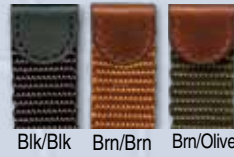

\$21.95 REGULAR

MS841	18	20	22
BLACK	✓	✓	✓
BUCKLE SIZE	18	18	18

MS744 **Sailcloth Style** · **Lorica®** Lining
 Rembordé · Medium Pad

\$34.95 REGULAR

MS744	18	20
BLK/BLK	✓	✓
BLK/ORG	✓	✓
BLK/RED	✓	✓
BLK/WHT	✓	✓
BUCKLE SIZE	16	18

MENS' SPECIALTY STRAPS

MS868 Genuine Leather & Canvas
Flat Pad · Stitched

\$21.95 REGULAR

MS868	18	20	22
BLACK	✓	✓	✓
BROWN	✓	✓	✓
KHAKI	✓	✓	✓
BUCKLE SIZE	16	18	20

MS866 Genuine Leather & Nylon
Stitched · Swiss Army® Style