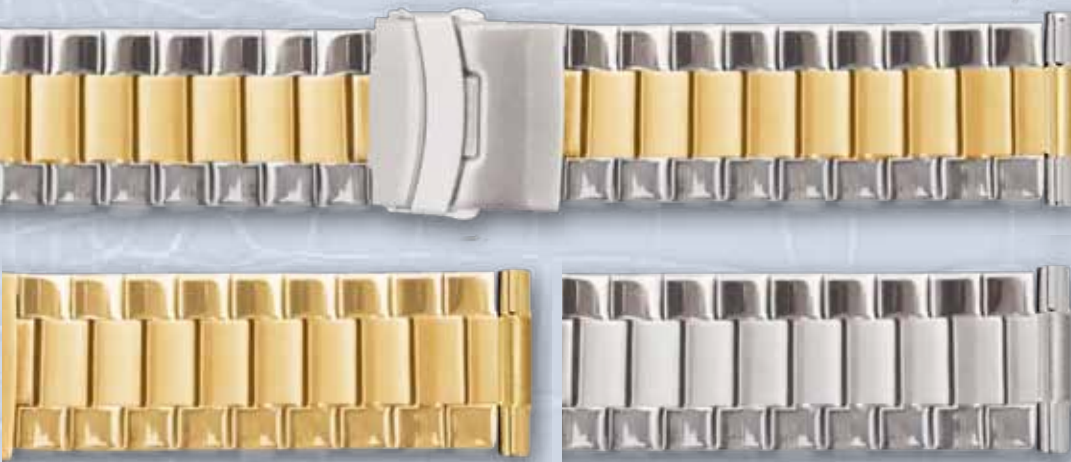

MENS' WIDE LINK DESIGNS

- **MB9265Y** Yellow **$36.95**
  SE 22 · SE 24
- **MB9266W** White **$26.95**
  SE 22 · SE 24
- **MB9267T** Two-Tone **$36.95**
  SE 22 · SE 24

Shiny Sides with Satin Center